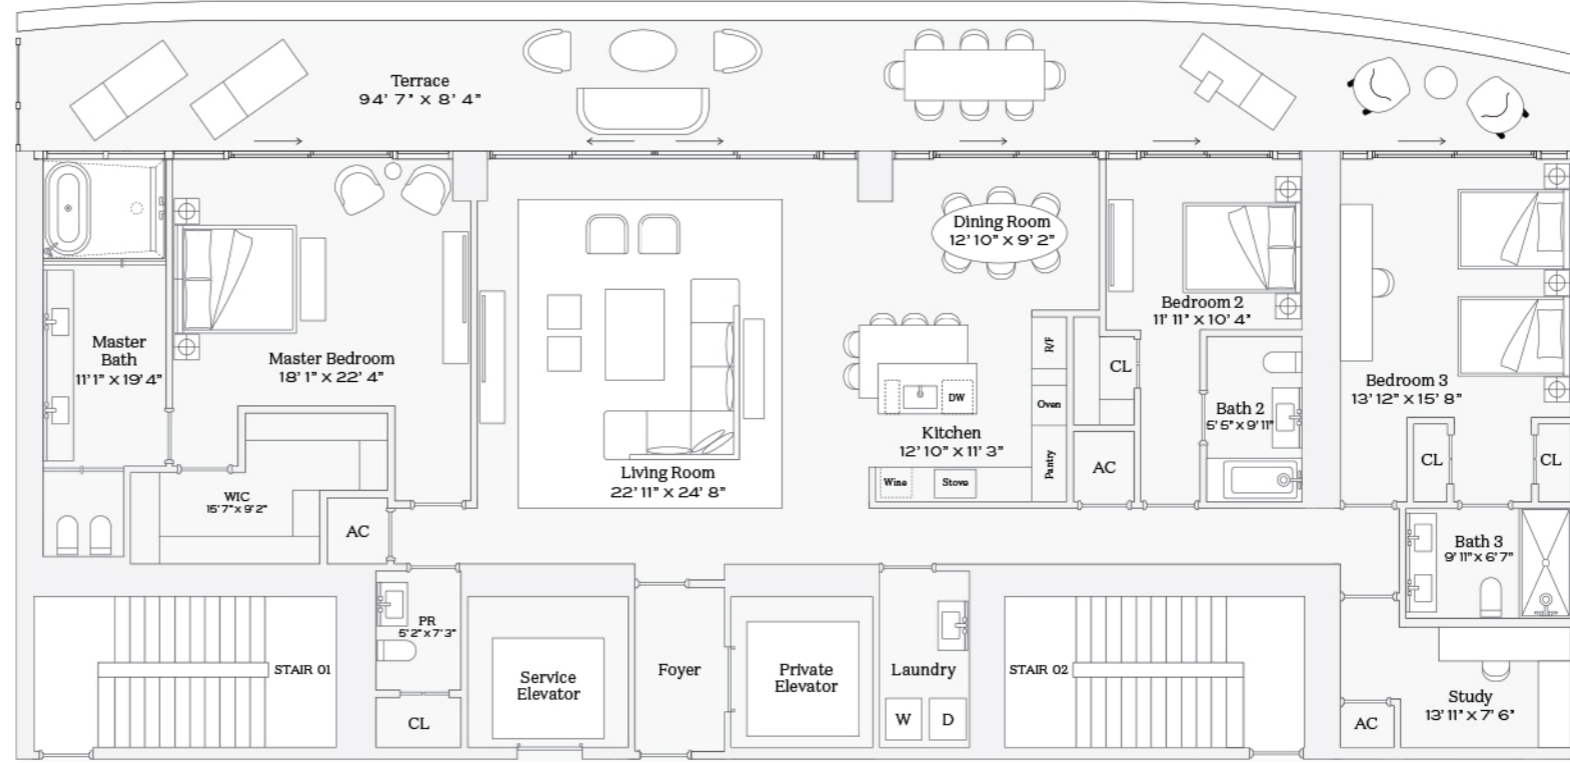

FIVE PARK

MIAMI BEACH

Residence 02

INTERIOR: 2,930 SQ. FT. 273 SQ. M.
BALCONY: 782 SQ. FT. 73 SQ. M.
TOTAL: 3,712 SQ. FT. 346 SQ. M.

3 BEDROOMS
3 BATHROOMS
POWDER ROOM
PRIVATE TERRACE

BAY

OCEAN

OCEAN