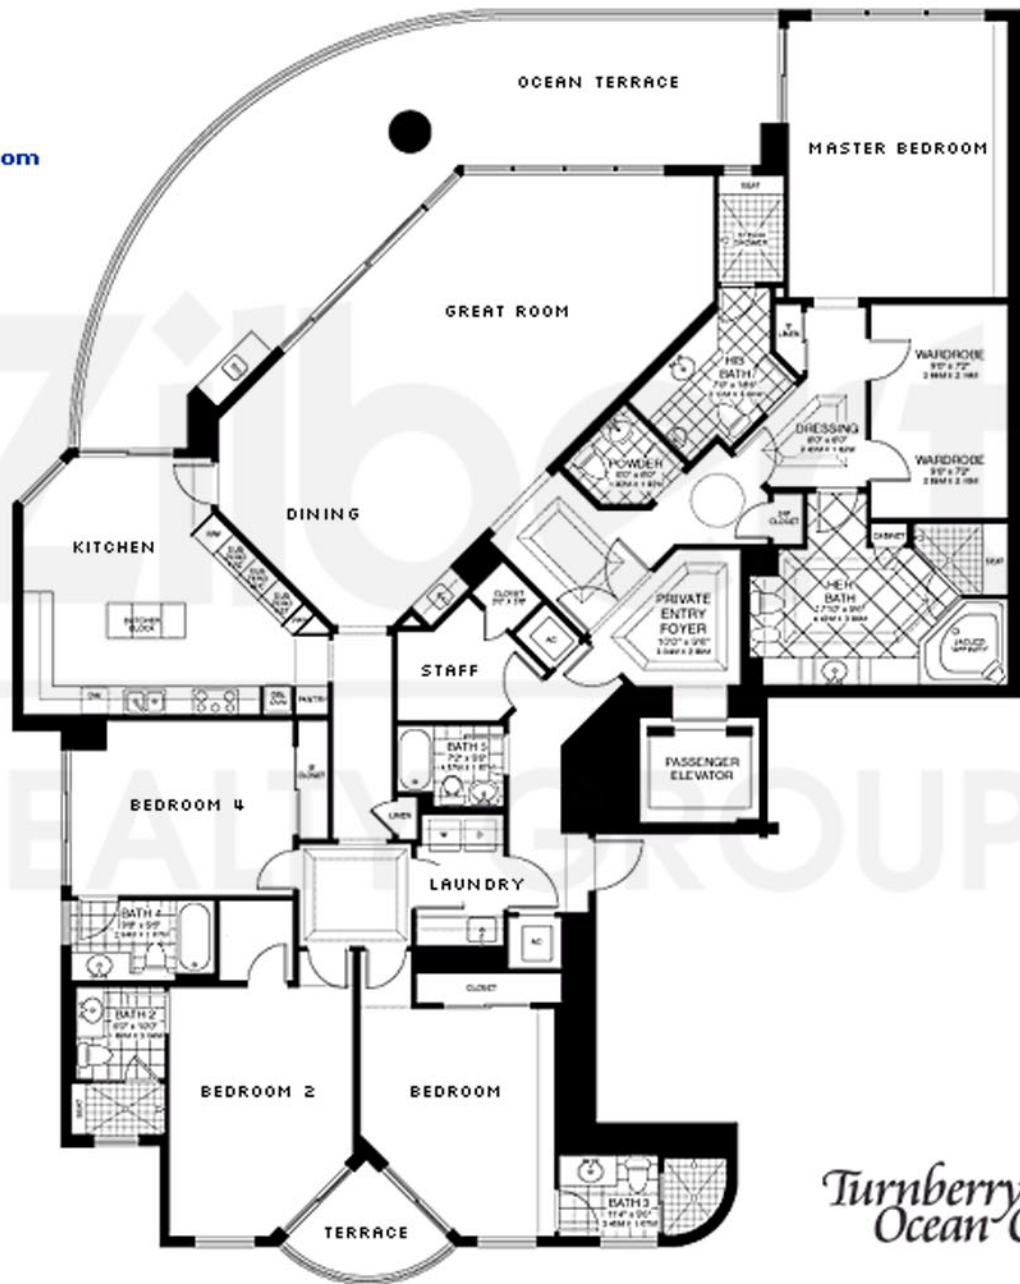

Eleuthera

4 Bedrooms/6.5 Baths
+Family Room +Staff Room

Enclosed Area
3,735 sq ft
346.99 sq m

Terrace Area
745 sq ft
69.21 sq m

Total Residence
4,480 sq ft
416.20 sq m

Contact:
Condo Sales Dept.
Web: www.zilbert.com
Tel: (305) 726-0100 x4500
E-Mail: info@zilbert.com
Zilbert Realty Group is an independent broker, not affiliated with the developer