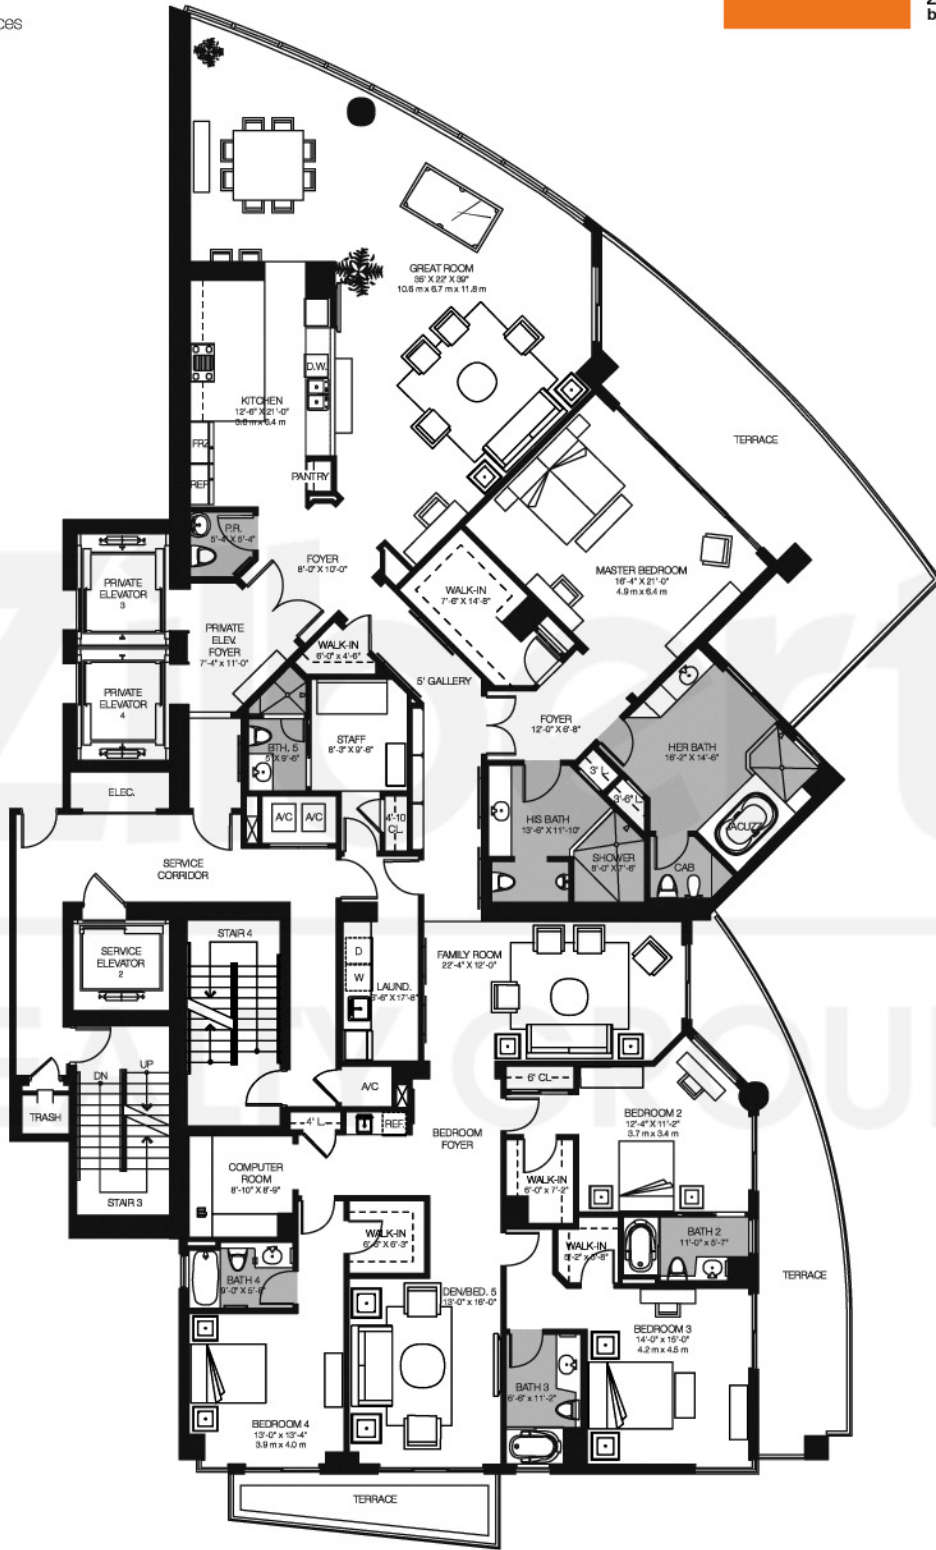

TRUMP
HOLLYWOOD

Oceanfront Luxury
Condominium Residences

T

Zilbert
REALTY GROUP

www.Zilbert.com

Tel: (305) 726-0100
E-Mail: info@zilbert.com

Zilbert Realty Group is an independent
broker, not affiliated with the developer

4 BEDROOM , 6 1/2 BATHS + DEN / BEDROOM 5
FAMILY ROOM + HOME OFFICE + STAFF

SKY RESIDENCE
LEVELS 36th to 40th
05SR

ENCLOSED AREA	5,086 SQ. FT.	472 m²
TERRACE AREA	920 SQ. FT.	85 m²
TOTAL RESIDENCE	6,006 SQ. FT.	557 m²