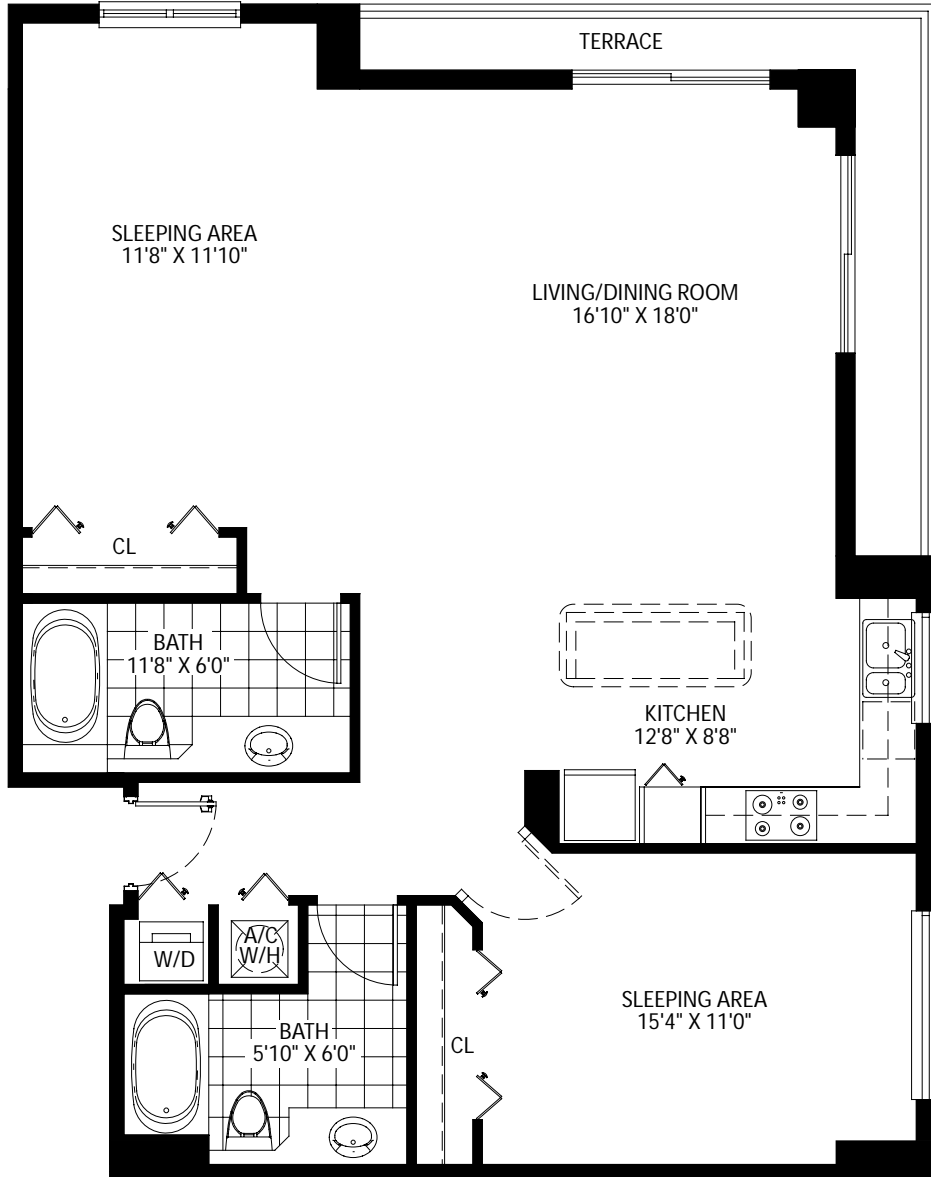

THE LOFT

D O W N T O W N

Unit B3
2 Bedroom
2 Bath
Under A/C
1,185 sq. ft.
110.12 m²

Contact:
Mark Zilbert
 Web: www.zilbert.com
 Tel: (786) 280-0201
 E-Mail: mzilbert@zilbert.com

Zilbert Realty Group is an independent broker, not affiliated with the developer