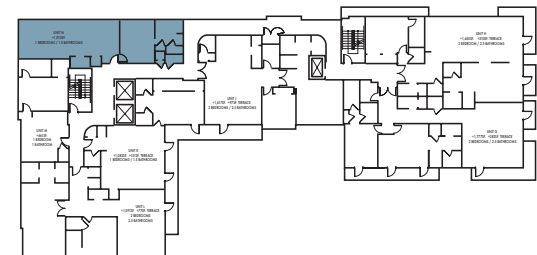

C A R I B B E A N

NORTH TOWER - UNIT N

1 BEDROOM / 1.5 BATH

TOTAL 962 sq.ft.

Contact:
Mark Zilbert
 Web: www.zilbert.com
 Tel: (786) 280-0201
 E-Mail: mzilbert@zilbert.com
 Zilbert Realty Group is an independent broker, not affiliated with the developer