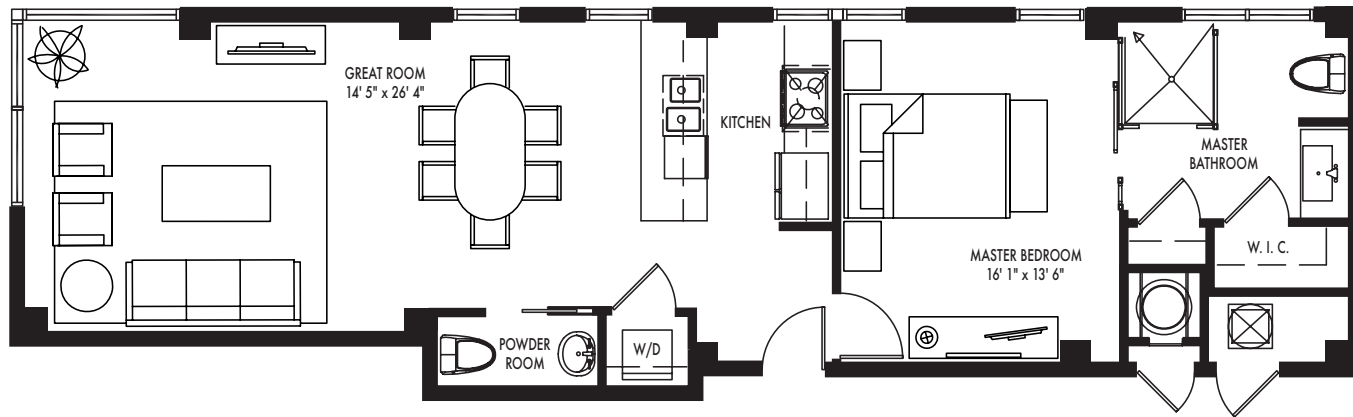

C A R I B B E A N

NORTH TOWER - UNIT N

1 BEDROOM / 1.5 BATH

TOTAL 962 sq.ft.

Contact:
Mark Zilbert
 Web: www.zilbert.com
 Tel: (786) 280-0201
 E-Mail: mzilbert@zilbert.com
 Zilbert Realty Group is an independent broker, not affiliated with the developer