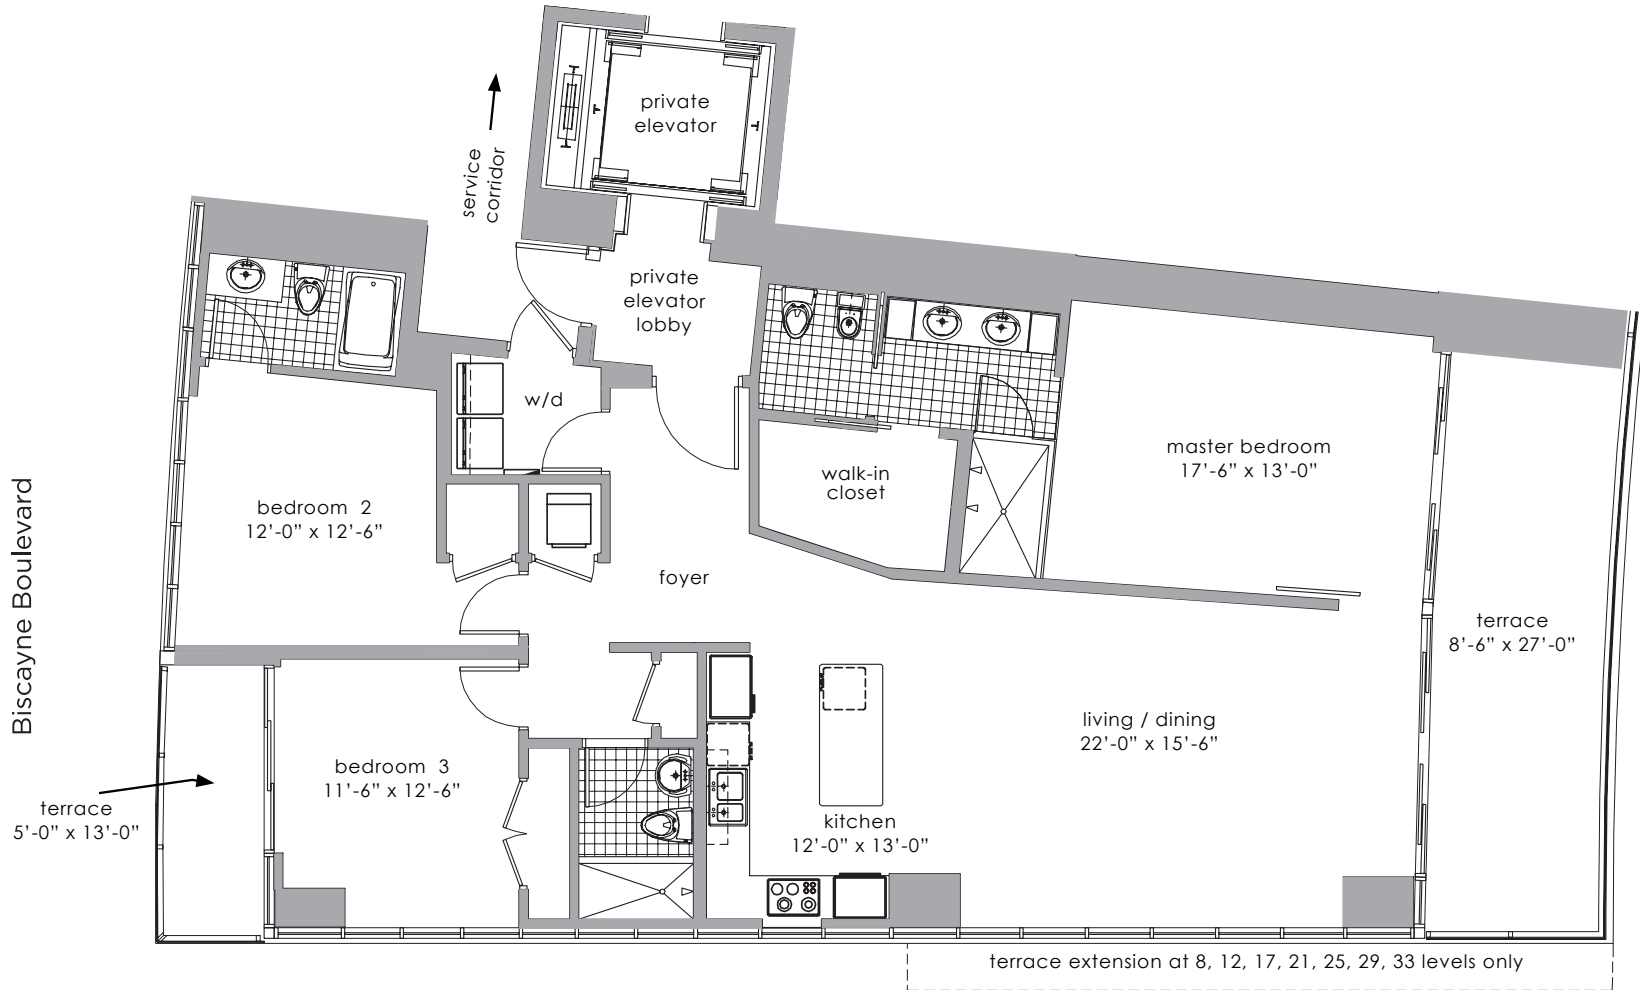

# paramountbay

**3 bedrooms, 3 bathrooms**  
Line 10

	SF	M <sup>2</sup>
LIVING AREA	1,818	168.9
TERRACES	316	29.4
TOTAL	2,134	198.2

Units 710-3610  
(13th Level  
Excluded)

NOT TO SCALE