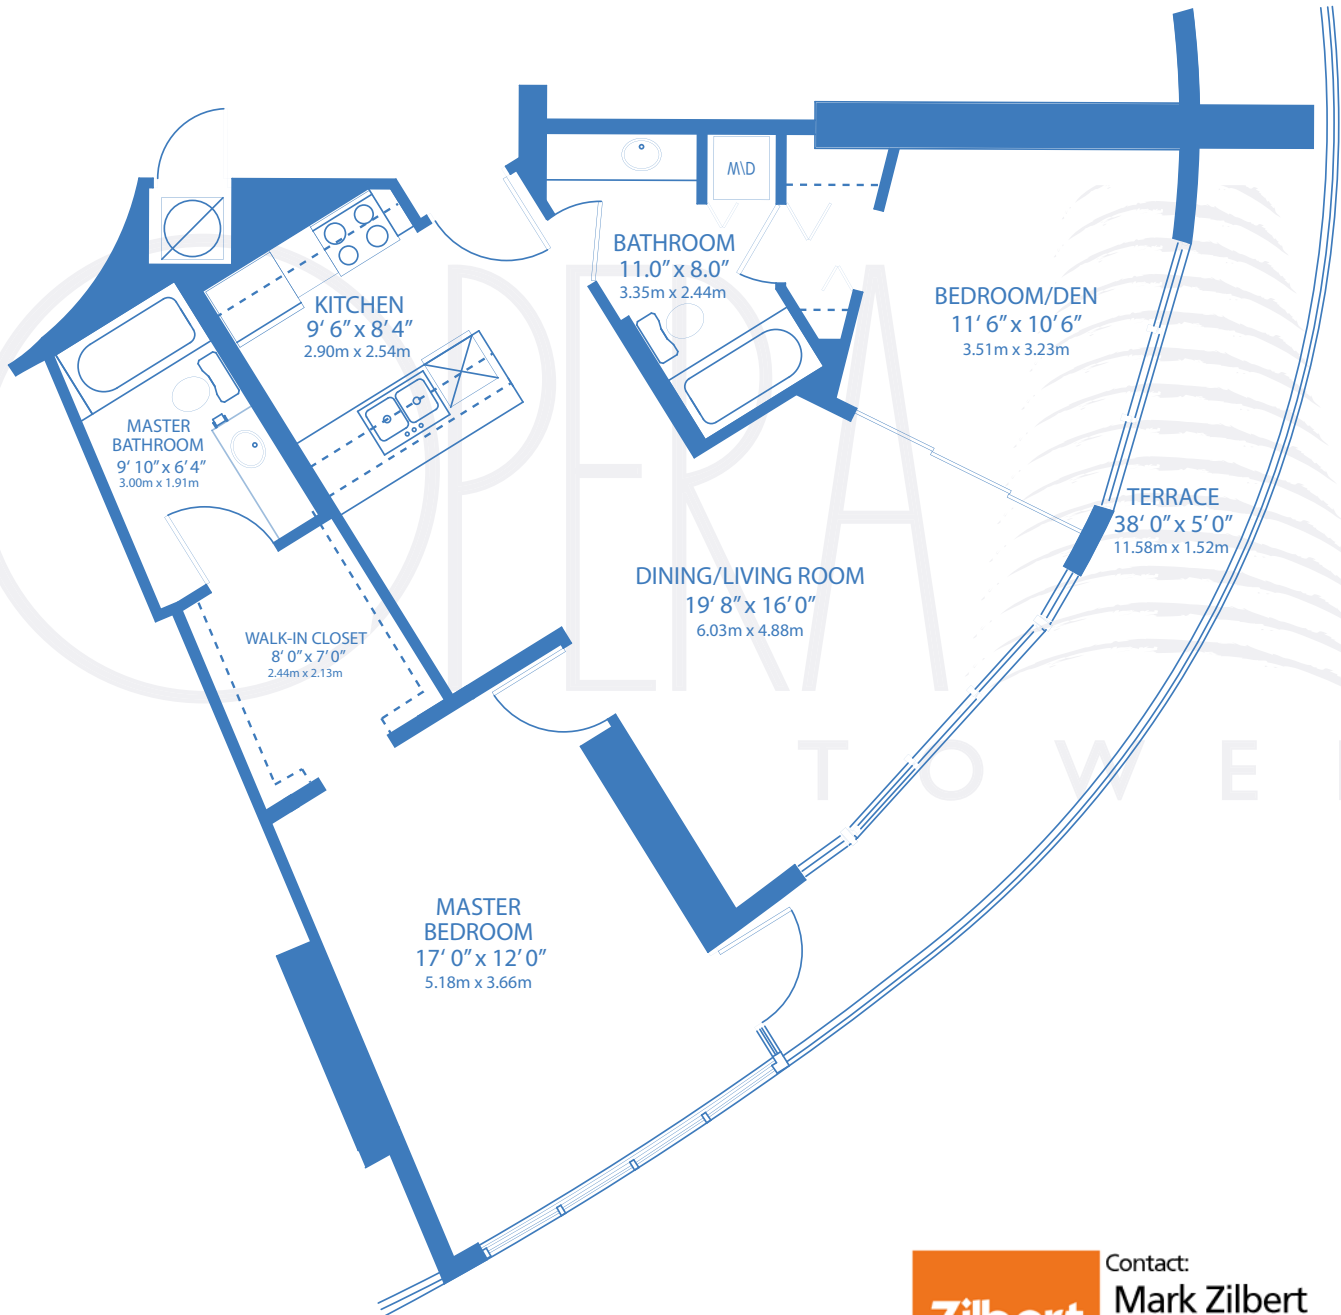

# VERDI-C1 TWO BEDROOM - TWO BATH

INTERIOR - 1,048 SQUARE FEET

TERRACE - 177 SQUARE FEET

TOTAL RESIDENCE - 1,225 SQUARE FEET • 113.8 SQUARE METERS

AVAILABLE ON FLOORS: 11 TO 51  
PENTHOUSE UNITS AVAILABLE: 52 TO 55  
TOWER SUITES AVAILABLE ON 56th FLOOR