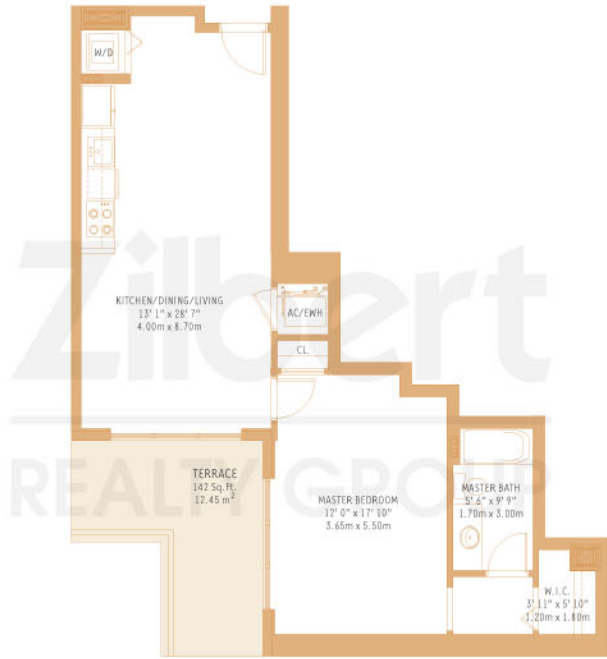

**The Tower at Midtown**  
 T-C5  
 1 Bedroom / 1 Bath

Residence	<b>801.58 sq. ft.</b>	<b>74.47 m<sup>2</sup></b>
Terrace	<b>133.58 sq. ft.</b>	<b>12.41 m<sup>2</sup></b>

- Single unit
- Multiple units
- Side profile of units