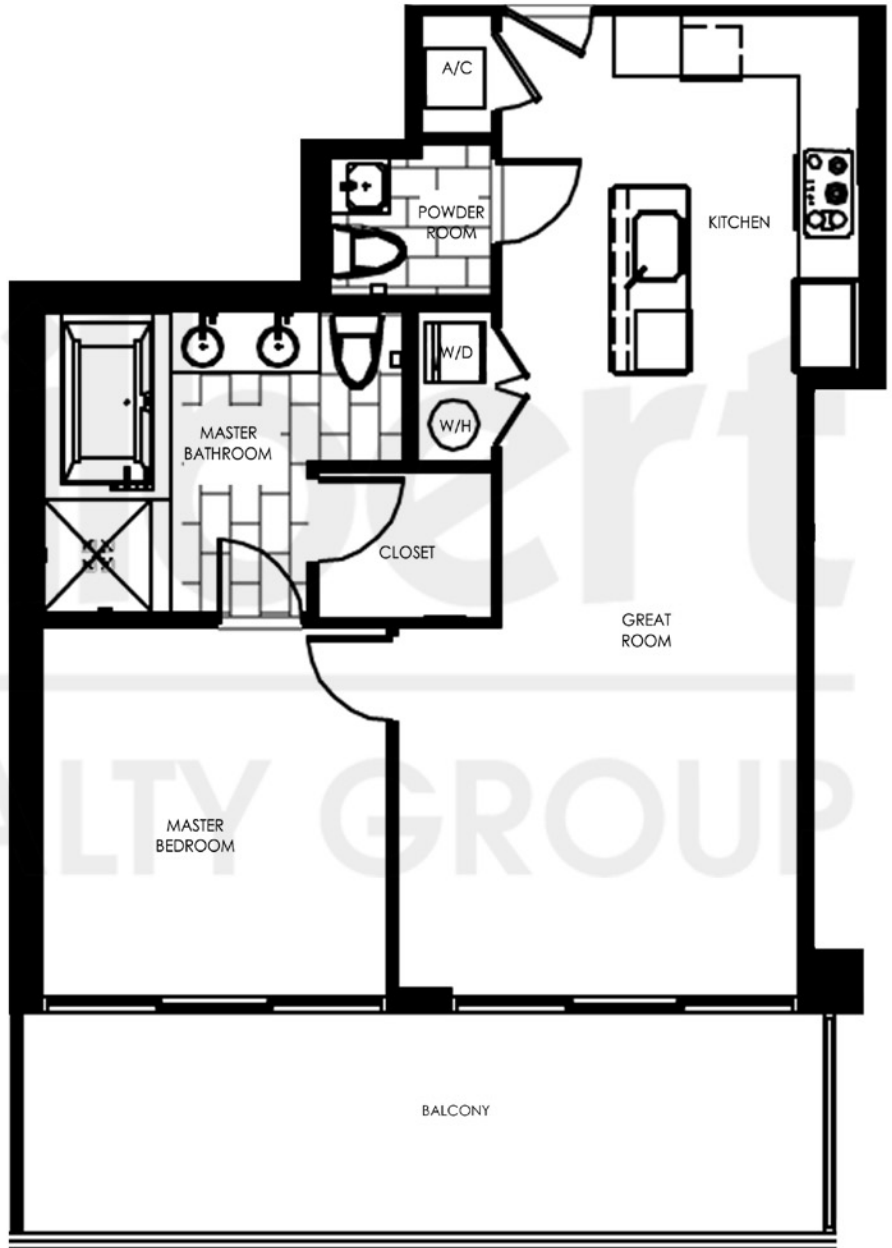

Layout H

Bathrooms
Limestone Floors
Kohler and Toto Plumbing Fixtures

Kitchen
Teak Veneer Cabinets
Glass Countertops
Built-in Refrigerator with Paneled Doors
Stainless Steel Dishwasher
Wine Cooler and Espresso Maker
Ceramic Cooktop

Unit H
1 Bedrooms / 1.5 Baths
Living Area: 820 SqFt | Terrace Area: 219 SqFt

www.Zilbert.com

Tel: (305) 726-0100
E-Mail: info@zilbert.com

Zilbert Realty Group is an independent broker, not affiliated with the developer