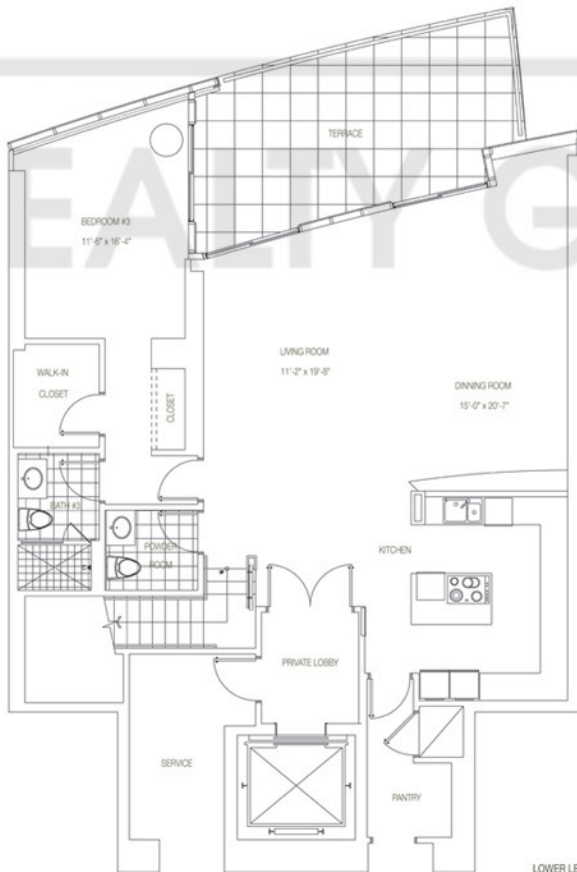

UPPER LEVEL

RESIDENCE C2
 3 Bedrooms + Den / 3.5 Bathrooms
 Total Square Footage: 3,702 sqft
 Not to Scale

LOWER LEVEL

For more details contact us at:
 Tel: (305) 726-0100
 E-Mail: info@zilbert.com
www.Zilbert.com