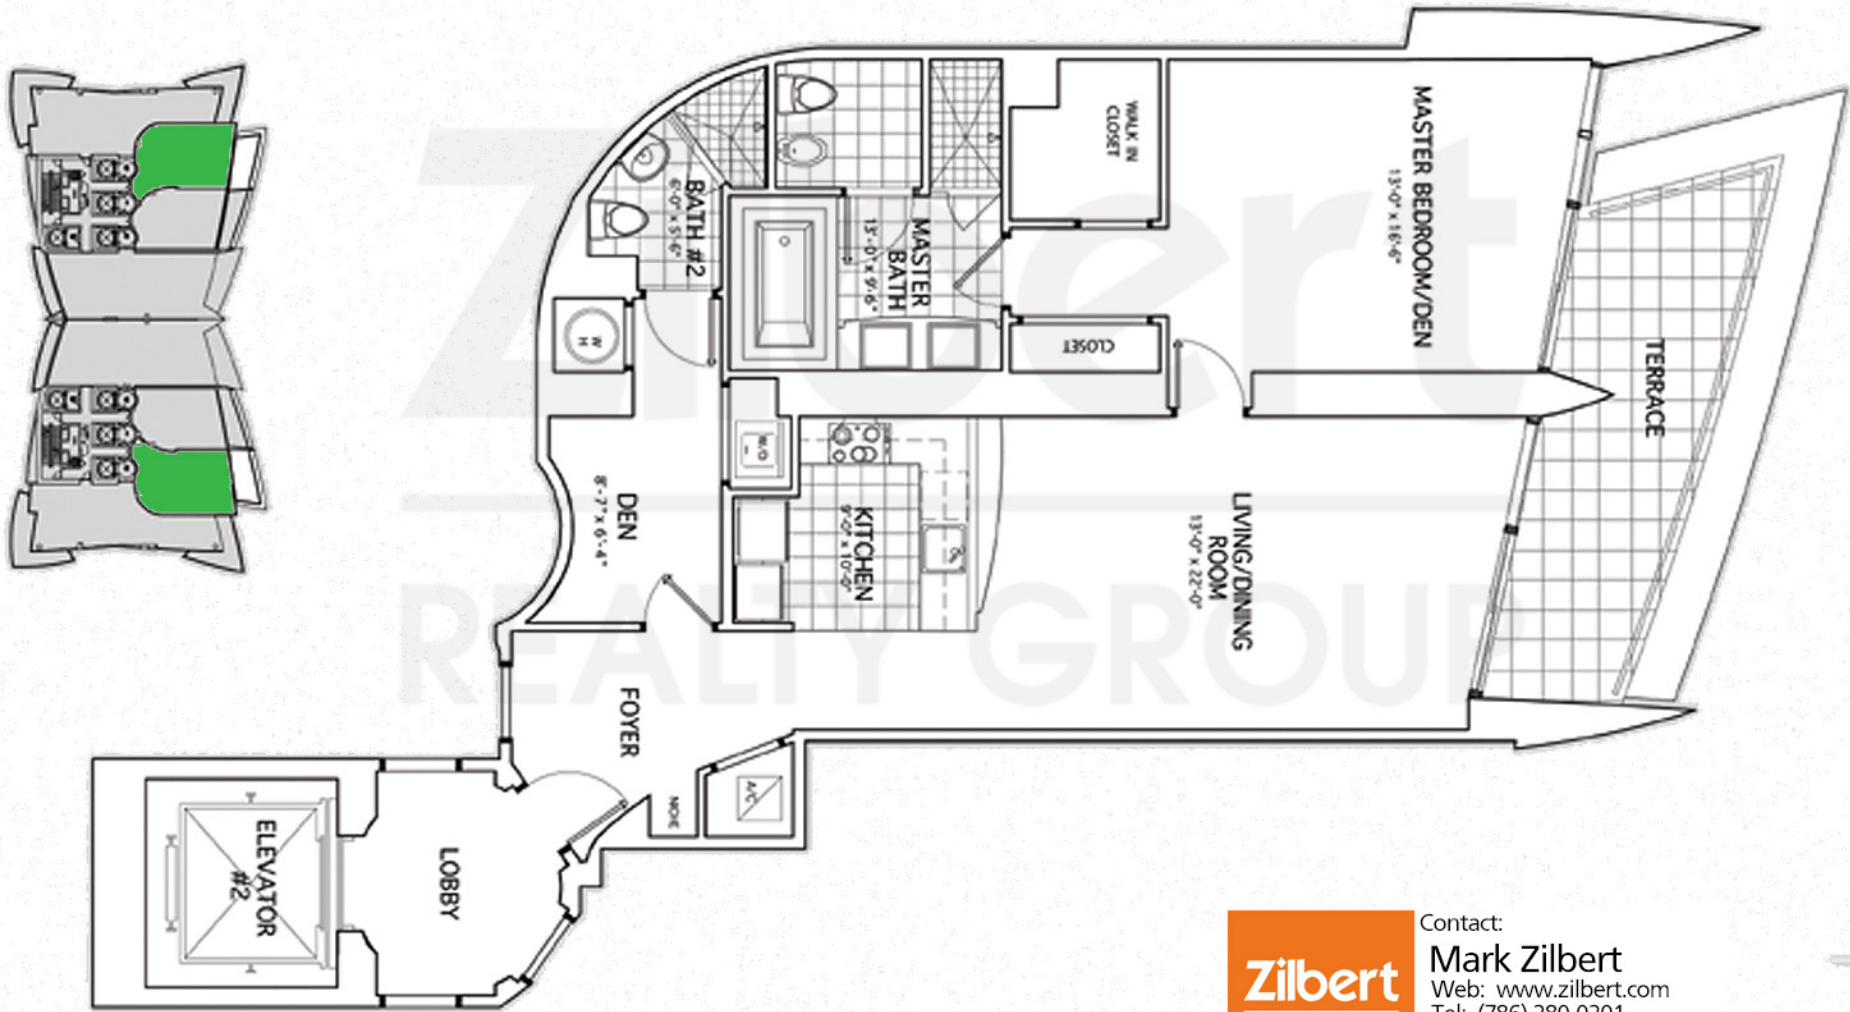

# DREAM PLAN UNIT B-2

1 BEDROOM, 2 BATHS + DEN  
TOTAL AREA: 1,367 SQ.FT. 126.9 SQ.M

**Zilbert**  
REALTY GROUP

Contact:  
**Mark Zilbert**  
Web: [www.zilbert.com](http://www.zilbert.com)  
Tel: (786) 280-0201  
E-Mail: [mzilbert@zilbert.com](mailto:mzilbert@zilbert.com)