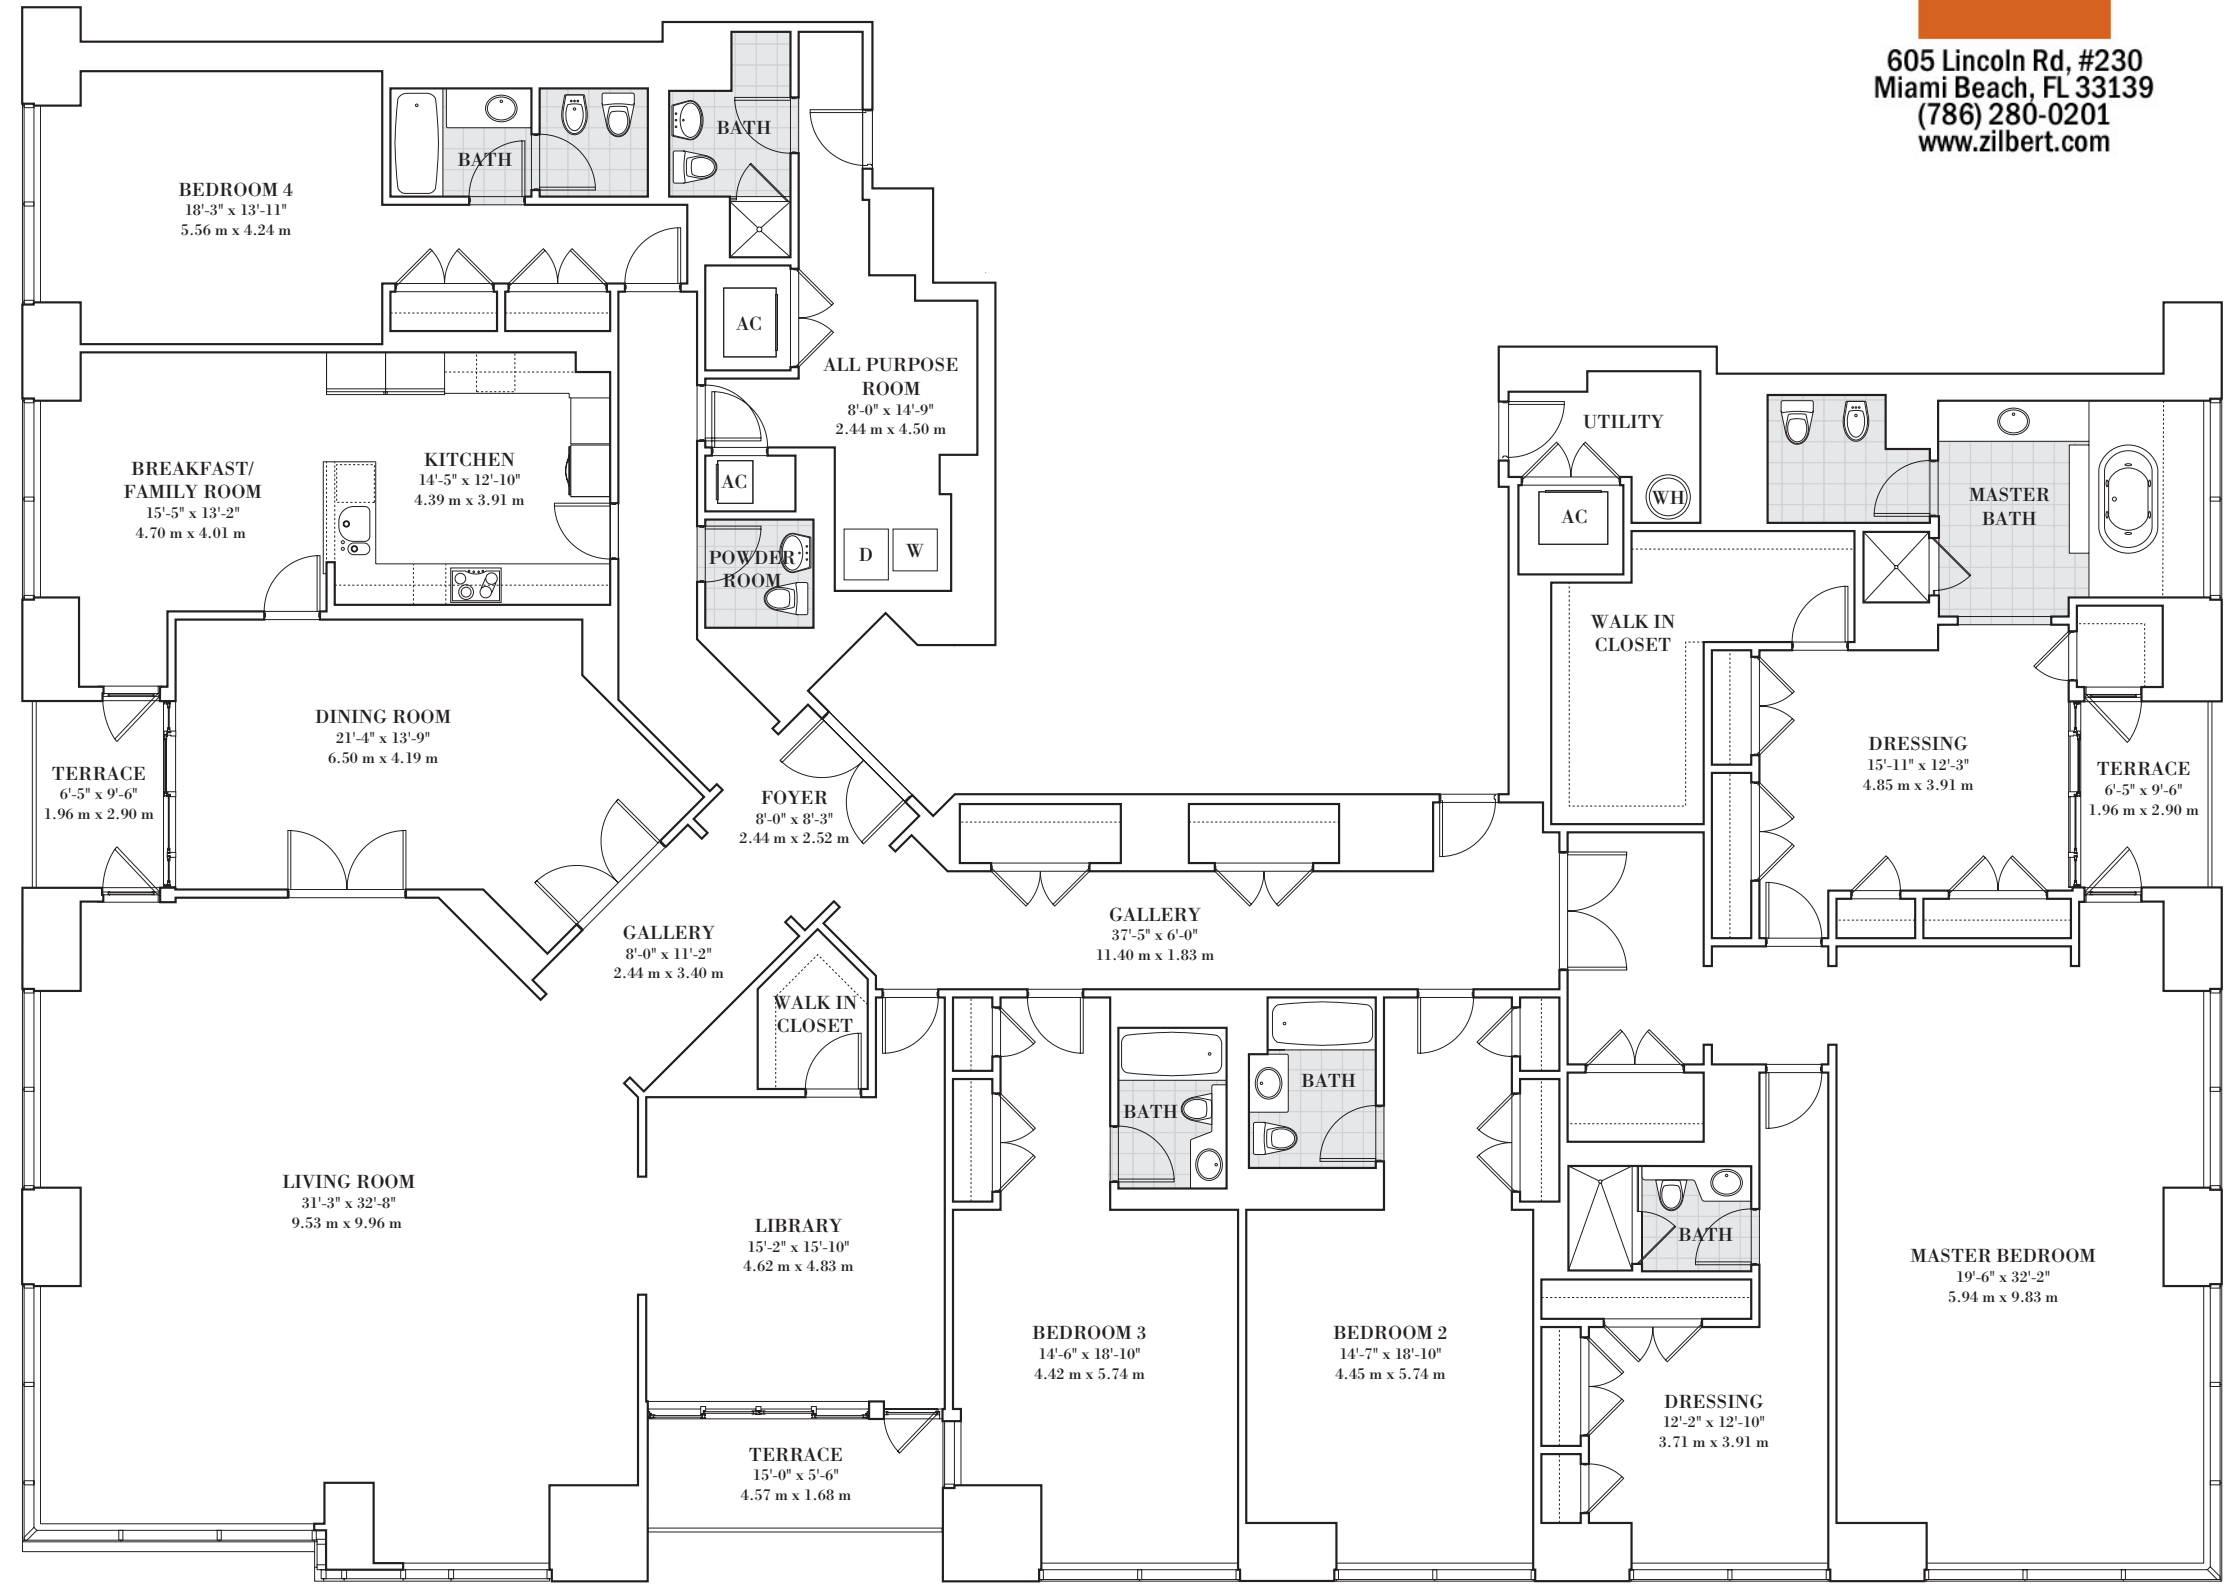

THE TOWER
RESIDENCES

E/F

FLOORS 62 - 66

4 Bedrooms, 6 1/2 baths,
formal dining room, library,
family/breakfast room,
3 terraces
6,643 sq. ft. to 6,570 sq. ft.
617 m² to 610 m²

605 Lincoln Rd, #230
Miami Beach, FL 33139
(786) 280-0201
www.zilbert.com

FOUR SEASONS
HOTEL AND TOWER
Miami

PLAN SHOWN REPRESENTS FLOOR LEVEL 55. UNITS EXPERIENCE A 2 2/3" SETBACK PER FLOOR. PLEASE SEE SALES COUNSELOR FOR DETAILS ON RESIDENCE ROOM DIMENSIONS FOR OTHER FLOOR LEVELS AS DIMENSIONS VARY BY FLOOR.

ALL DIMENSIONS ARE APPROXIMATE AND SUBJECT TO NORMAL CONSTRUCTION VARIANCES AND TOLERANCES. SPONSOR RESERVES THE RIGHT TO MAKE CHANGES.