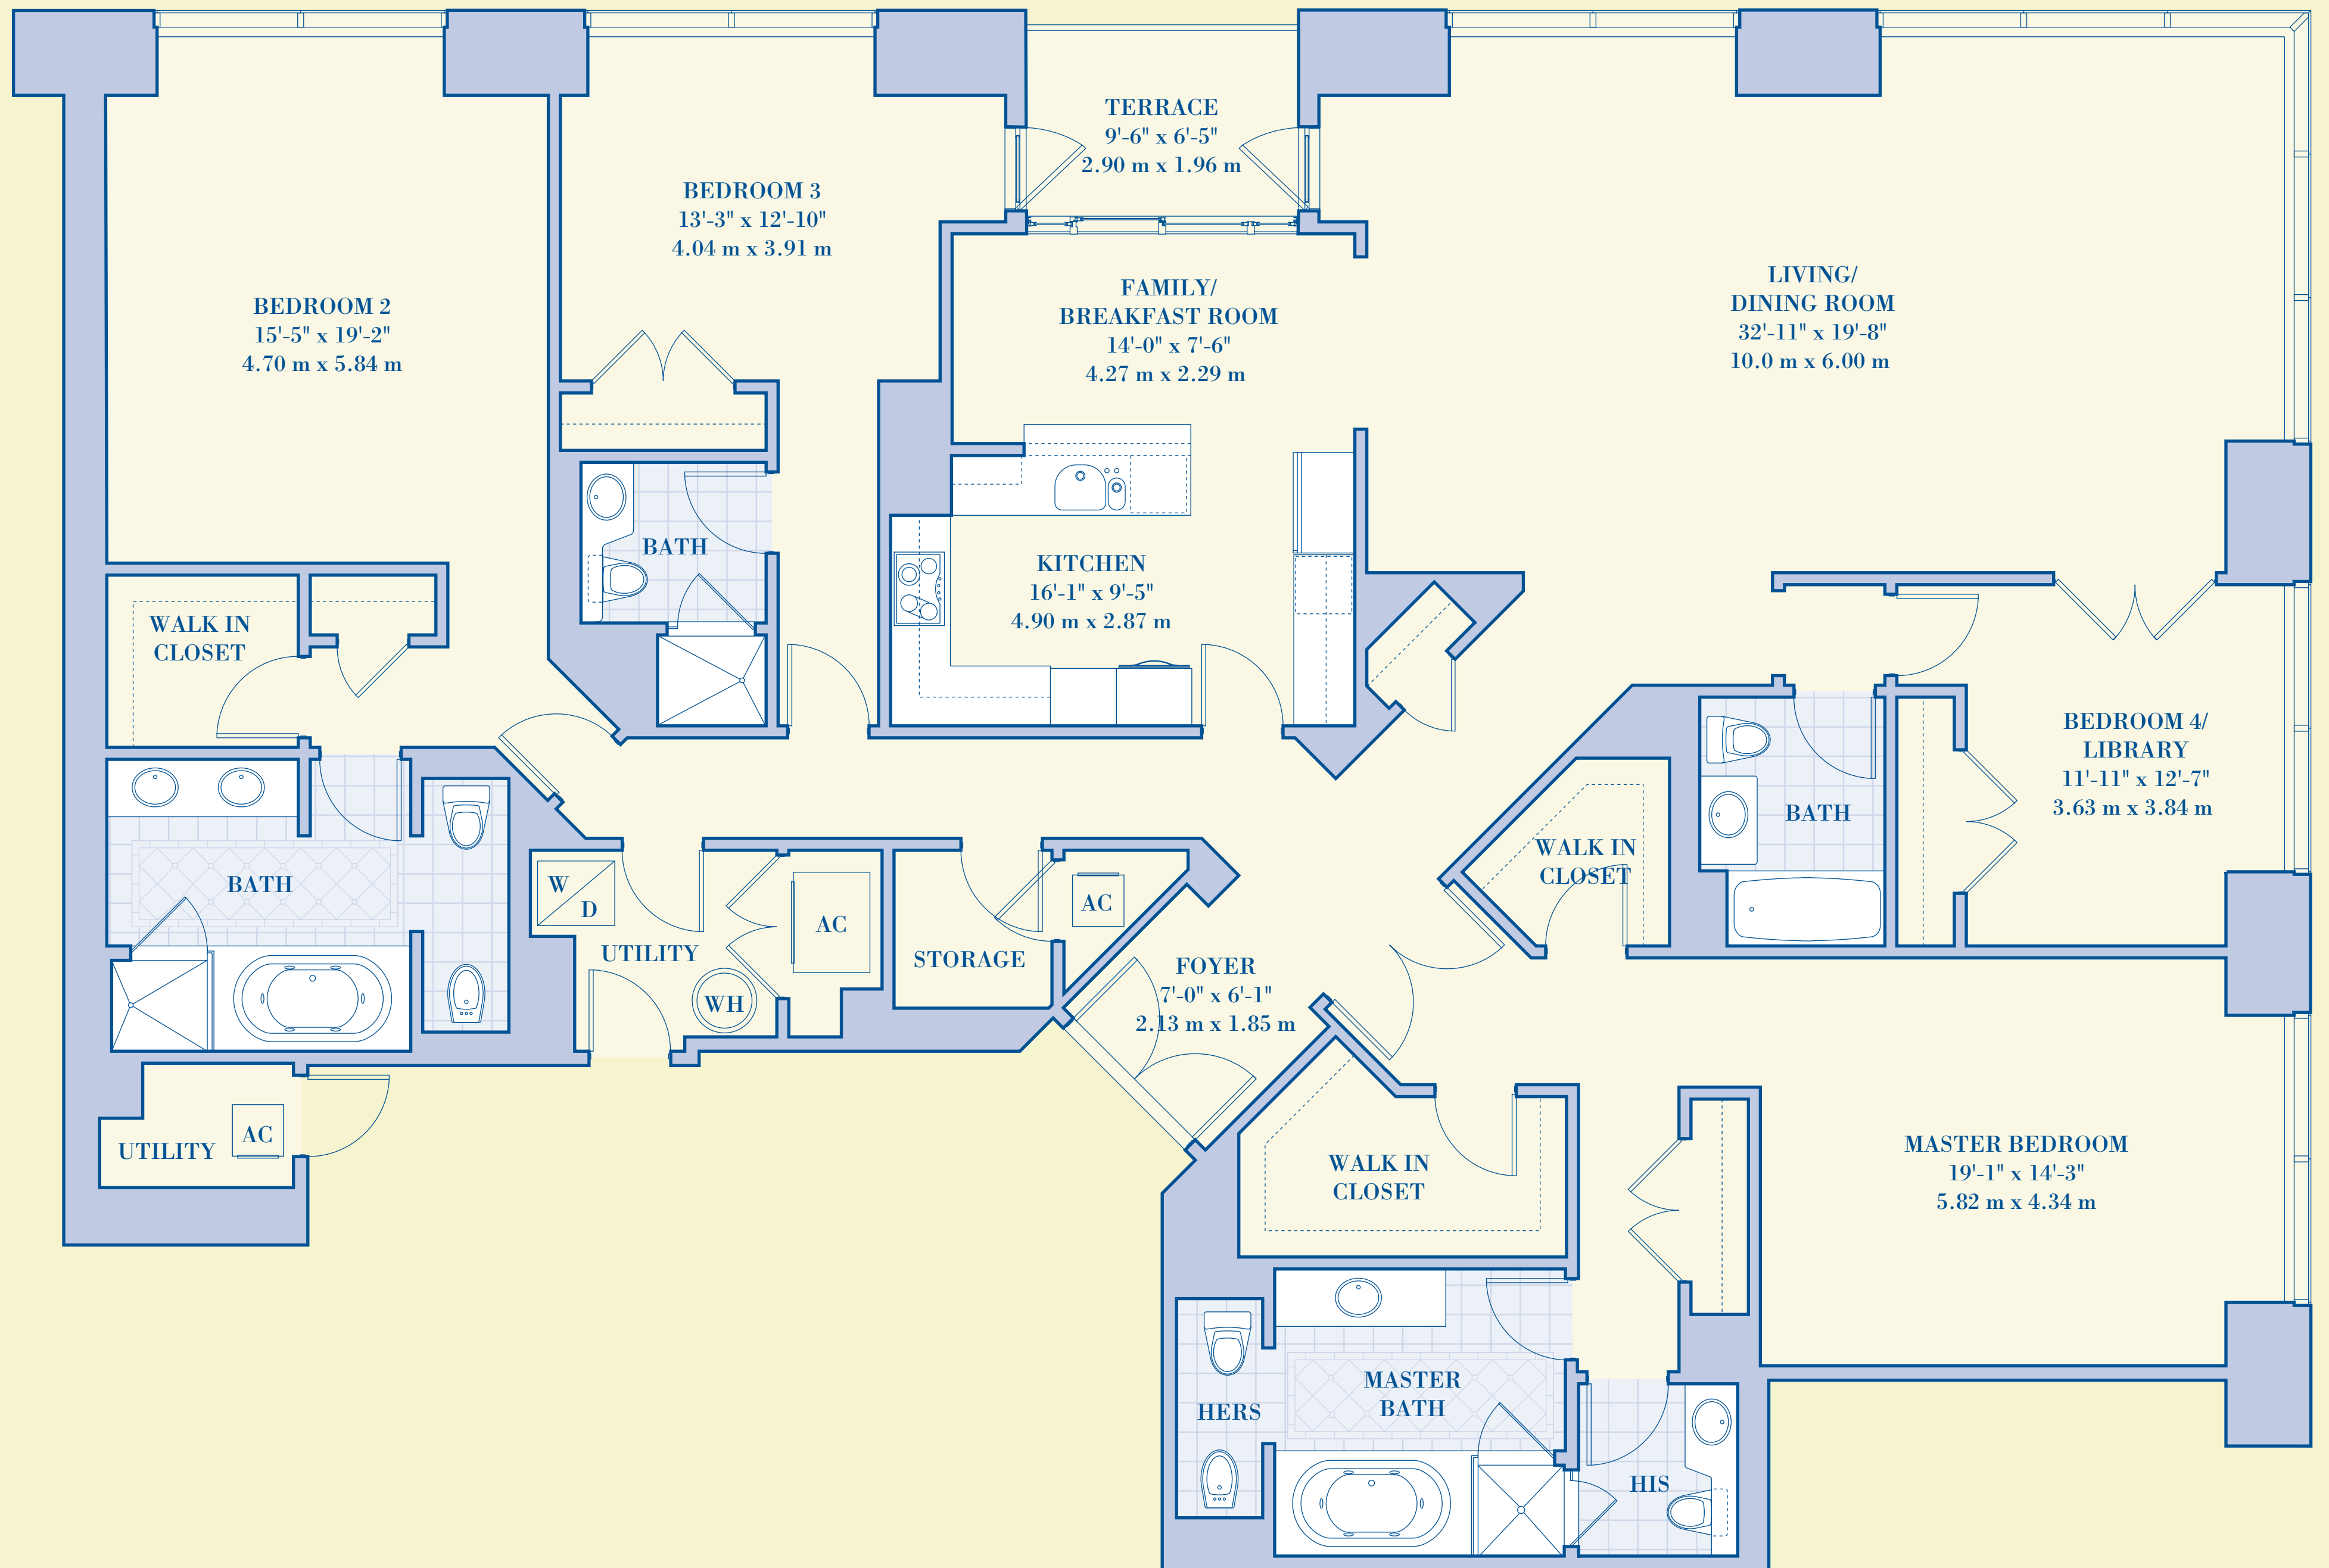

FOUR SEASONS
HOTEL AND TOWER
Miami

**THE TOWER
RESIDENCES**

E

FLOORS 41-60

*4 Bedrooms, 4 baths,
family/breakfast room, terrace
3,357 sq. ft. (311.90 m²)*

SCALE: 1/4"=1'